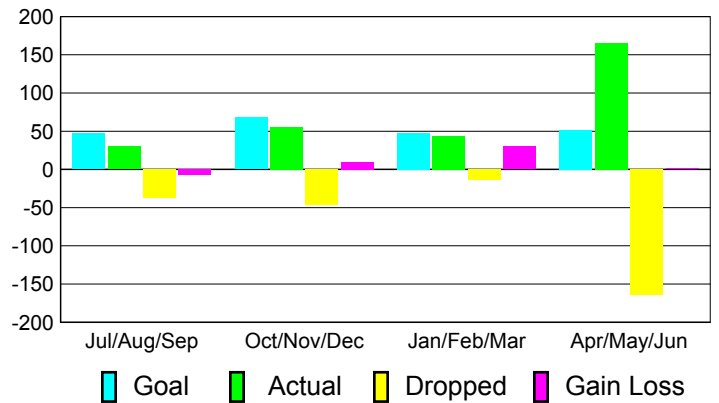

Membership Results 2010-2011

Goal, New, Dropped, Gain/Loss

Comparison of Membership Gain/Loss

Current Year Compared to the Previous Year