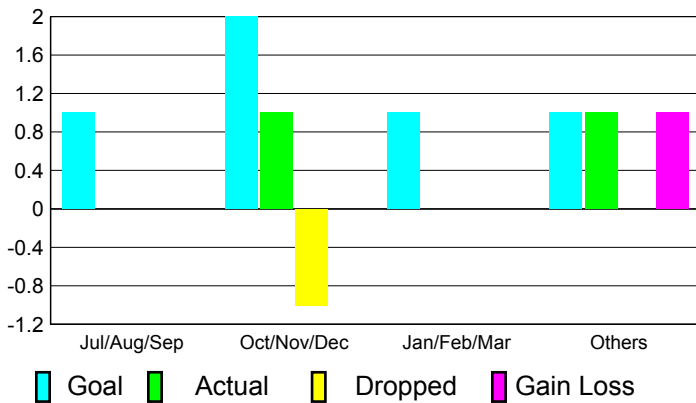

2010-2011 GMT Reports for District (or Undistricted) **District 21 C**

GMT: **Jeff Kriz**

Location: **ARIZONA**

GMT CA: **1**

CLUBS

Club Results
2010-2011

Clubs
2009-2010

Month	New Club Goal	Actual New Clubs	Actual Dropped Clubs	Gain/Loss of Clubs	Gain/Loss of Clubs
Jul/Aug/Sep	1	0	0	0	0
Oct/Nov/Dec	2	1	-1	0	0
Jan/Feb/Mar	1	0	0	0	0
Apr/May/Jun	1	1	0	1	0
Totals	5	2	-1	1	0

Club Results 2010-2011

Goal, New, Dropped, Gain/Loss

Comparison of Club Gain/Loss

Current Year Compared to the Previous Year

YTD Status Quo Clubs 2010-2011

Status Quo Clubs Compared to Status Quo Members

MEMBERSHIP

Membership Results
2010-2011

Membership
2009-2010

Month	Net Memb Goal	Actual New Memb	Actual Dropped Memb	Gain/Loss of Memb	Gain/Loss of Memb
Jul/Aug/Sep	47	30	-37	-7	-1
Oct/Nov/Dec	68	56	-46	10	-19
Jan/Feb/Mar	48	44	-14	30	8
Apr/May/Jun	52	165	-164	1	-3
Totals	215	295	-261	34	-15