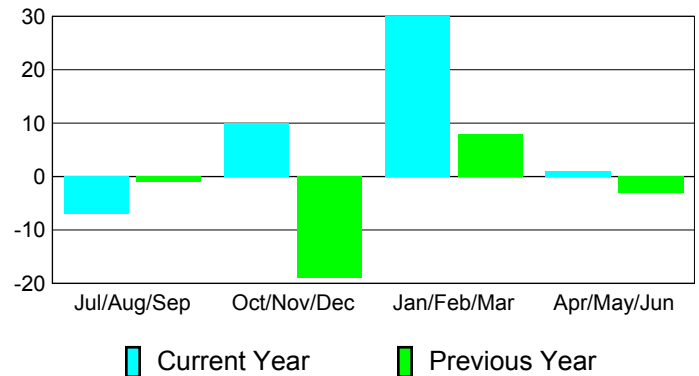

Membership Results
2010-2011

Membership
2009-2010

Month	Net Memb Goal	Actual New Memb	Actual Dropped Memb	Gain/Loss of Memb	Gain/Loss of Memb
Jul/Aug/Sep	47	30	-37	-7	-1
Oct/Nov/Dec	68	56	-46	10	-19
Jan/Feb/Mar	48	44	-14	30	8
Apr/May/Jun	52	165	-164	1	-3
Totals	215	295	-261	34	-15

Membership Results 2010-2011

Goal, New, Dropped, Gain/Loss

Comparison of Membership Gain/Loss

Current Year Compared to the Previous Year

Gender Comparison 2010-2011

Jul/Aug/Sep

Oct/Nov/Dec

Jan/Feb/Mar

Apr/May/Jun

Male

Female